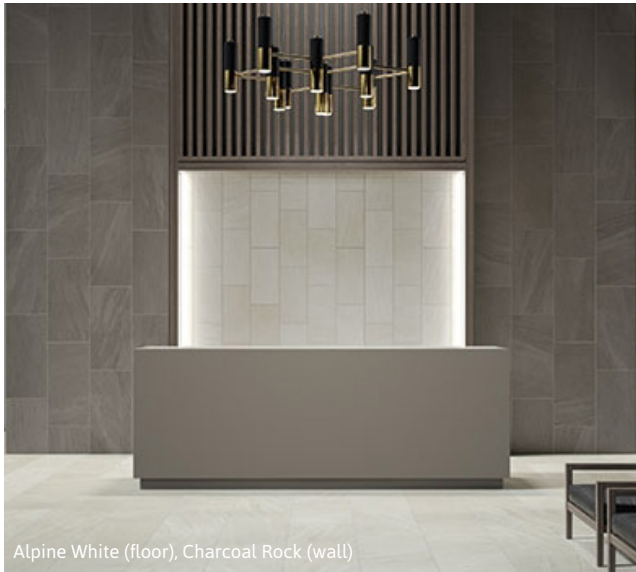

Summit Gray

Alpine White (floor), Charcoal Rock (wall)

Altamere

COLORBODY™ PORCELAIN & GLAZED CERAMIC MOSAIC

Alpine White

Mountain Beige

Summit Gray

Charcoal Rock

Alpine White

Mountain Beige

Summit Gray

Charcoal Rock

18 X 36

9 X 36

12 X 24

1 X 3 STACKED MOSAIC

3 X 24 Bullnose

Product Information

	12" x 24"	9" x 36"	18" x 36"	1" x 3" Stacked Mosaic Glazed Ceramic	3" x 12" SBN	6" x 12" Cove Base	1" x 6" Cove Base Outcorner
Alpine White	AL451224A1PF	AL459361PF	AL4518361PF	AL4513MS1P2	AL45P43C9	AL45P36C9T	AL45PC36C9T
Mountain Beige	AL461224A1PF	AL469361PF	AL4618361PF	AL4613MS1P2	AL46P43C9	AL46P36C9T	AL46PC36C9T
Summit Gray	AL471224A1PF	AL479361PF	AL4718361PF	AL4713MS1P2	AL47P43C9	AL47P36C9T	AL47PC36C9T
Charcoal Rock	AL481224A1PF	AL489361PF	AL4818361PF	AL4813MS1P2	AL48P43C9	AL48P36C9T	AL48PC36C9T
Packaging	17.37 Sf/Ct 555.84 Sf/Pa	13.02 Sf/Ct 468.72 Sf/Pa	13.08 Sf/Ct 418.56 Sf/Pa	10.20 Sf/Ct 306.00 Sf/Pa	30 Pc/Ct	12 Pc/Ct	6 Pc/Ct