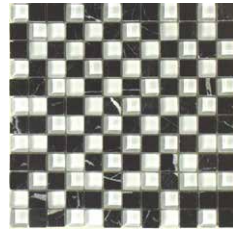

PIETRA CRISTAL

Decorative Glass & Natural Stone Wall Tile

Suitable Rooms

Nero Bianco

12"x12" (1"x1")
Cubic Mosaic

12"x12"
Serpentine Mosaic

12"x12"
Strato Mosaic

COORDINATING GEOMETRICS MOSAIC

12"x12"
Blanco
Geometrics Mosaic

Crema

12"x12" (1"x1")
Cubic Mosaic

12"x12"
Serpentine Mosaic

12"x12"
Strato Mosaic

12"x12"
Beige
Geometrics Mosaic

Topaz

12"x12" (1"x1")
Cubic Mosaic

12"x12"
Serpentine Mosaic

12"x12"
Strato Mosaic

12"x12"
Brown
Geometrics Mosaic

Golden Emperador

12"x12" (1"x1")
Cubic Mosaic

12"x12"
Serpentine Mosaic

12"x12"
Strato Mosaic

SIZES

CREMA CUBIC

TOPAZ SERPENTINE

BLANCO GEOMETRICS

BEIGE GEOMETRICS

Photo reproduction may not match the exact color of tile.