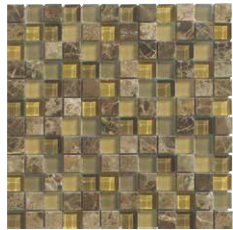

12"x12"
Blanco
Geometrics Mosaic

Crema

12"x12" (1"x1")
Cubic Mosaic

12"x12"
Serpentine Mosaic

12"x12"
Strato Mosaic

12"x12"
Beige
Geometrics Mosaic

Topaz

12"x12" (1"x1")
Cubic Mosaic

12"x12"
Serpentine Mosaic

12"x12"
Strato Mosaic

12"x12"
Brown
Geometrics Mosaic

Golden Emperador

12"x12" (1"x1")
Cubic Mosaic

12"x12"
Serpentine Mosaic

12"x12"
Strato Mosaic

SIZES

12"x12" (1"x1")
Cubic Mosaic

12"x12"
Serpentine Mosaic

12"x12"
Strato Mosaic

12"x12"
Geometrics Mosaic

Variation Rating: **SUBSTANTIAL**
Substantial shade and texture
variation with in each carton.

CREMA CUBIC

CREMA CUBIC

TOPAZ SERPENTINE

BLANCO GEOMETRICS

BEIGE GEOMETRICS

Photo reproduction may not match the exact color of tile.