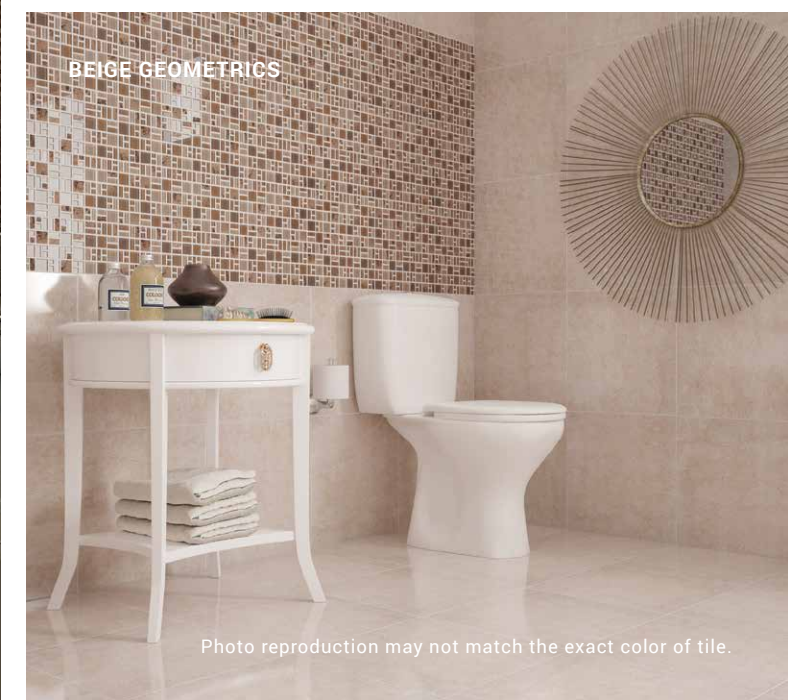

CREMA CUBIC

TOPAZ SERPENTINE

BLANCO GEOMETRICS

BEIGE GEOMETRICS

Photo reproduction may not match the exact color of tile.