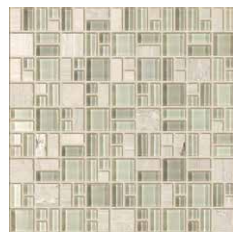

PIETRA CRISTAL

Decorative Glass & Natural Stone Wall Tile

Suitable Rooms

Nero Bianco

12"x12" (1"x1")
Cubic Mosaic

12"x12"
Serpentine Mosaic

12"x12"
Strato Mosaic

COORDINATING GEOMETRICS MOSAIC

12"x12"
Blanco
Geometrics Mosaic

Crema

12"x12" (1"x1")
Cubic Mosaic

12"x12"
Serpentine Mosaic

12"x12"
Strato Mosaic

12"x12"
Beige
Geometrics Mosaic

Topaz

12"x12" (1"x1")
Cubic Mosaic

12"x12"
Serpentine Mosaic

12"x12"
Strato Mosaic

12"x12"
Brown
Geometrics Mosaic

Golden Emperador

12"x12" (1"x1")
Cubic Mosaic

12"x12"
Serpentine Mosaic

12"x12"
Strato Mosaic

SIZES

CREMA CUBIC

TOPAZ SERPENTINE

BLANCO GEOMETRICS

BEIGE GEOMETRICS

Photo reproduction may not match the exact color of tile.